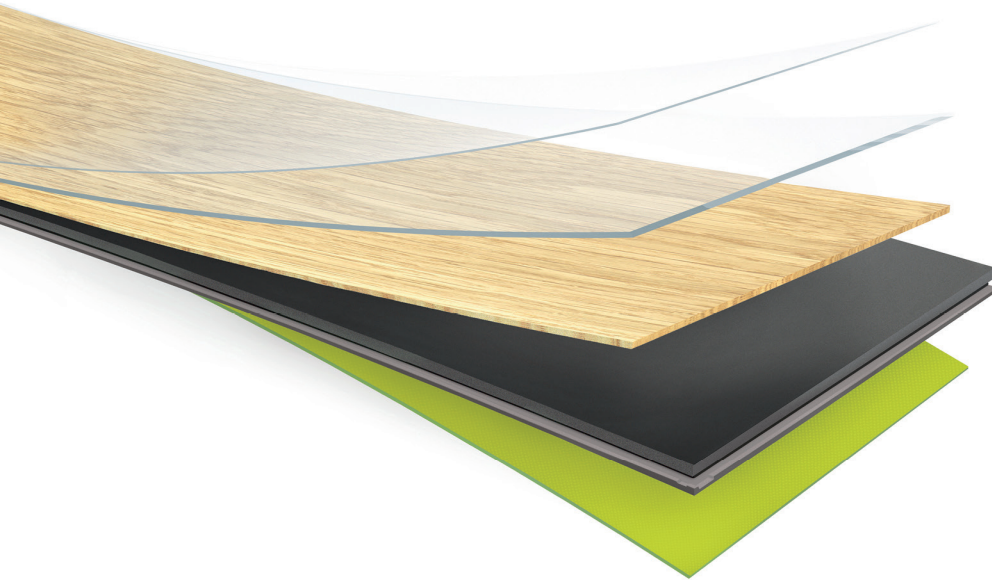

SPIRIT XL 55
CLICK COMFORT

XL

spirit.

spirit.
XL click comfort

- 1 Protective PU lacquer
- 2 Wear layer 0,55 mm
- 3 Decorative printfilm
- 4 Rigid board
- 5 Integrated underfloor (1 mm)

Total thickness: 4.5+1 mm